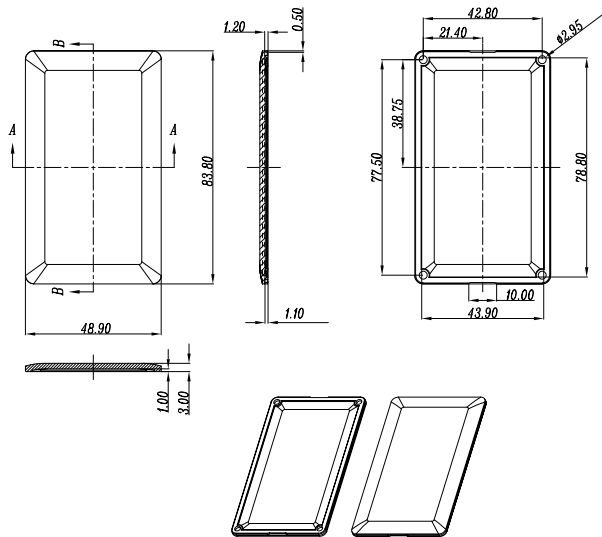

5 BODY INNER - A

6 BODY INNER - B

CUSTOMIZEABLE PARTS

R234 Pro

DETAIL
UKURAN

SATUAN
MILIMETER

1

TOMBOL FIRING

DETAIL
UKURAN

SATUAN
MILIMETER

3

PANEL BELAKANG

CUSTOMIZEABLE PARTS

R234 Pro

DETAIL
UKURAN

SATUAN
MILIMETER

4

PANEL DEPAN

CUSTOMIZEABLE PARTS

R234 Pro

DETAIL
UKURAN

SATUAN
MILIMETER

5

BODY INNER - A

CUSTOMIZEABLE PARTS

R234 Pro

DETAIL
UKURAN

SATUAN
MILIMETER

6

BODY INNER - B