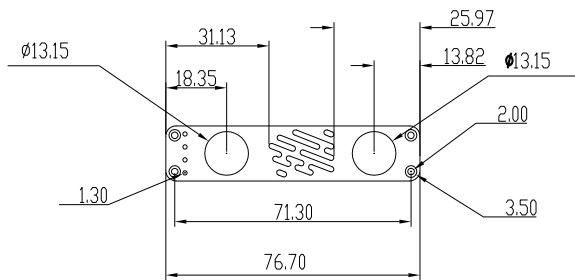

CUSTOMIZEABLE PARTS

R234 Pro

DETAIL
UKURAN

SATUAN
MILIMETER

2

PANEL SAMPING

CUSTOMIZEABLE PARTS

R234 Pro

DETAIL
UKURAN

SATUAN
MILIMETER

3

PANEL BELAKANG

CUSTOMIZEABLE PARTS

R234 Pro

DETAIL
UKURAN

SATUAN
MILIMETER

4

PANEL DEPAN

CUSTOMIZEABLE PARTS

R234 Pro

DETAIL
UKURAN

SATUAN
MILIMETER

5

BODY INNER - A

CUSTOMIZEABLE PARTS

R234 Pro

DETAIL
UKURAN

SATUAN
MILIMETER

6

BODY INNER - B