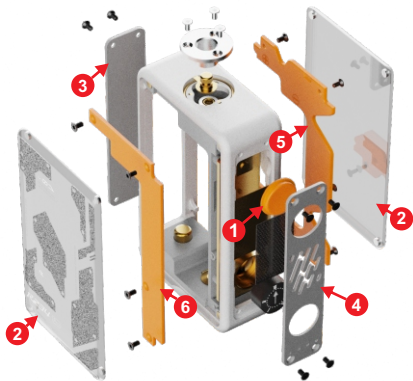

4

PANEL DEPAN

CUSTOMIZEABLE PARTS

R234 Pro

DETAIL
UKURAN

SATUAN
MILIMETER

5

BODY INNER - A

CUSTOMIZEABLE PARTS

R234 Pro

DETAIL
UKURAN

SATUAN
MILIMETER

6

BODY INNER - B