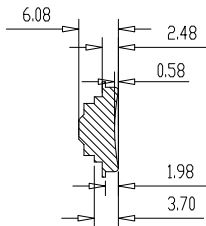

CUSTOMIZEABLE PARTS

R234 Pro

DETAIL
UKURAN

SATUAN
MILIMETER

1

TOMBOL FIRING