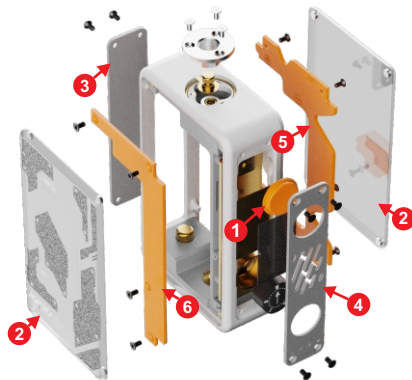

CUSTOMIZEABLE PARTS

R234 Pro

DETAIL
UKURAN

SATUAN
MILIMETER

1 TOMBOL FIRING

2 PANEL SAMPING

3 PANEL BELAKANG

4 PANEL DEPAN

5 BODY INNER - A

6 BODY INNER - B

CUSTOMIZEABLE PARTS

R234 Pro

DETAIL
UKURAN

SATUAN
MILIMETER

1

TOMBOL FIRING

4

PANEL DEPAN

CUSTOMIZEABLE PARTS

R234 Pro

DETAIL
UKURAN

SATUAN
MILIMETER

5

BODY INNER - A

CUSTOMIZEABLE PARTS

R234 Pro

DETAIL
UKURAN

SATUAN
MILIMETER

6

BODY INNER - B