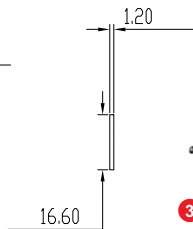

CUSTOMIZEABLE PARTS

R234 Pro

DETAIL
UKURAN

SATUAN
MILIMETER

2

PANEL SAMPING

CUSTOMIZEABLE PARTS

R234 Pro

DETAIL
UKURAN

SATUAN
MILIMETER

3

PANEL BELAKANG

CUSTOMIZEABLE PARTS

R234 Pro

DETAIL
UKURAN

SATUAN
MILIMETER

4

PANEL DEPAN

CUSTOMIZEABLE PARTS

R234 Pro

DETAIL
UKURAN

SATUAN
MILIMETER

5

BODY INNER - A

CUSTOMIZEABLE PARTS

R234 Pro

DETAIL
UKURAN

SATUAN
MILIMETER

6

BODY INNER - B