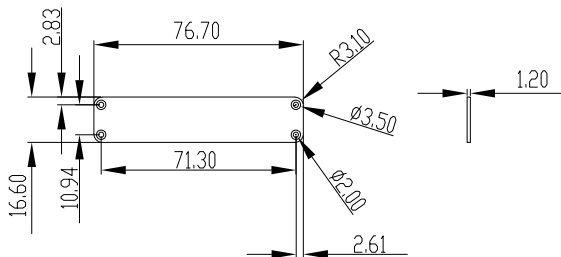

CUSTOMIZEABLE PARTS

R234 Pro

DETAIL
UKURAN

SATUAN
MILIMETER

3

PANEL BELAKANG