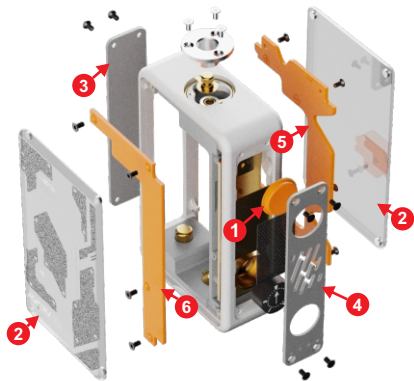

CUSTOMIZEABLE PARTS

R234 Pro

DETAIL
UKURAN

SATUAN
MILIMETER

2

PANEL SAMPING

CUSTOMIZEABLE PARTS

R234 Pro

DETAIL
UKURAN

SATUAN
MILIMETER

3

PANEL BELAKANG

CUSTOMIZEABLE PARTS

R234 Pro

DETAIL
UKURAN

SATUAN
MILIMETER

4

PANEL DEPAN

CUSTOMIZEABLE PARTS

R234 Pro

DETAIL
UKURAN

SATUAN
MILIMETER

5

BODY INNER - A