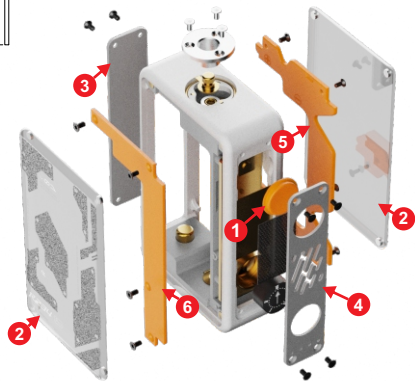

DETAIL
UKURAN

SATUAN
MILIMETER

3

PANEL BELAKANG

CUSTOMIZEABLE PARTS

R234 Pro

DETAIL
UKURAN

SATUAN
MILIMETER

4

PANEL DEPAN

CUSTOMIZEABLE PARTS

R234 Pro

DETAIL
UKURAN

SATUAN
MILIMETER

5

BODY INNER - A