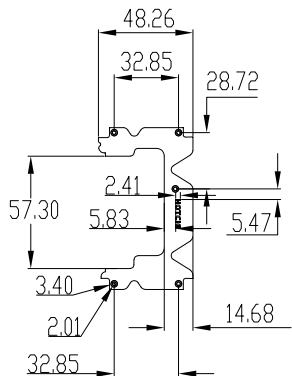

DETAIL
UKURAN

SATUAN
MILIMETER

3

PANEL BELAKANG

CUSTOMIZEABLE PARTS

R234 Pro

DETAIL
UKURAN

SATUAN
MILIMETER

4

PANEL DEPAN

CUSTOMIZEABLE PARTS

R234 Pro

DETAIL
UKURAN

SATUAN
MILIMETER

5

BODY INNER - A

CUSTOMIZEABLE PARTS

R234 Pro

DETAIL
UKURAN

SATUAN
MILIMETER

6

BODY INNER - B