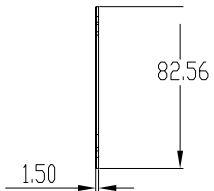

DETAIL
UKURAN

SATUAN
MILIMETER

3

PANEL BELAKANG

CUSTOMIZEABLE PARTS

R234 Pro

DETAIL
UKURAN

SATUAN
MILIMETER

4

PANEL DEPAN

CUSTOMIZEABLE PARTS

R234 Pro

DETAIL
UKURAN

SATUAN
MILIMETER

5

BODY INNER - A

CUSTOMIZEABLE PARTS

R234 Pro

DETAIL
UKURAN

SATUAN
MILIMETER

6

BODY INNER - B