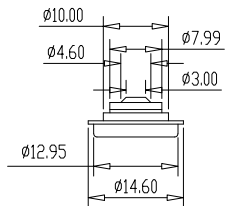

5 BODY INNER - A

6 BODY INNER - B

CUSTOMIZEABLE PARTS

R234 Pro

DETAIL
UKURAN

SATUAN
MILIMETER

1

TOMBOL FIRING

4

PANEL DEPAN

CUSTOMIZEABLE PARTS

R234 Pro

DETAIL
UKURAN

SATUAN
MILIMETER

5

BODY INNER - A

CUSTOMIZEABLE PARTS

R234 Pro

DETAIL
UKURAN

SATUAN
MILIMETER

6

BODY INNER - B